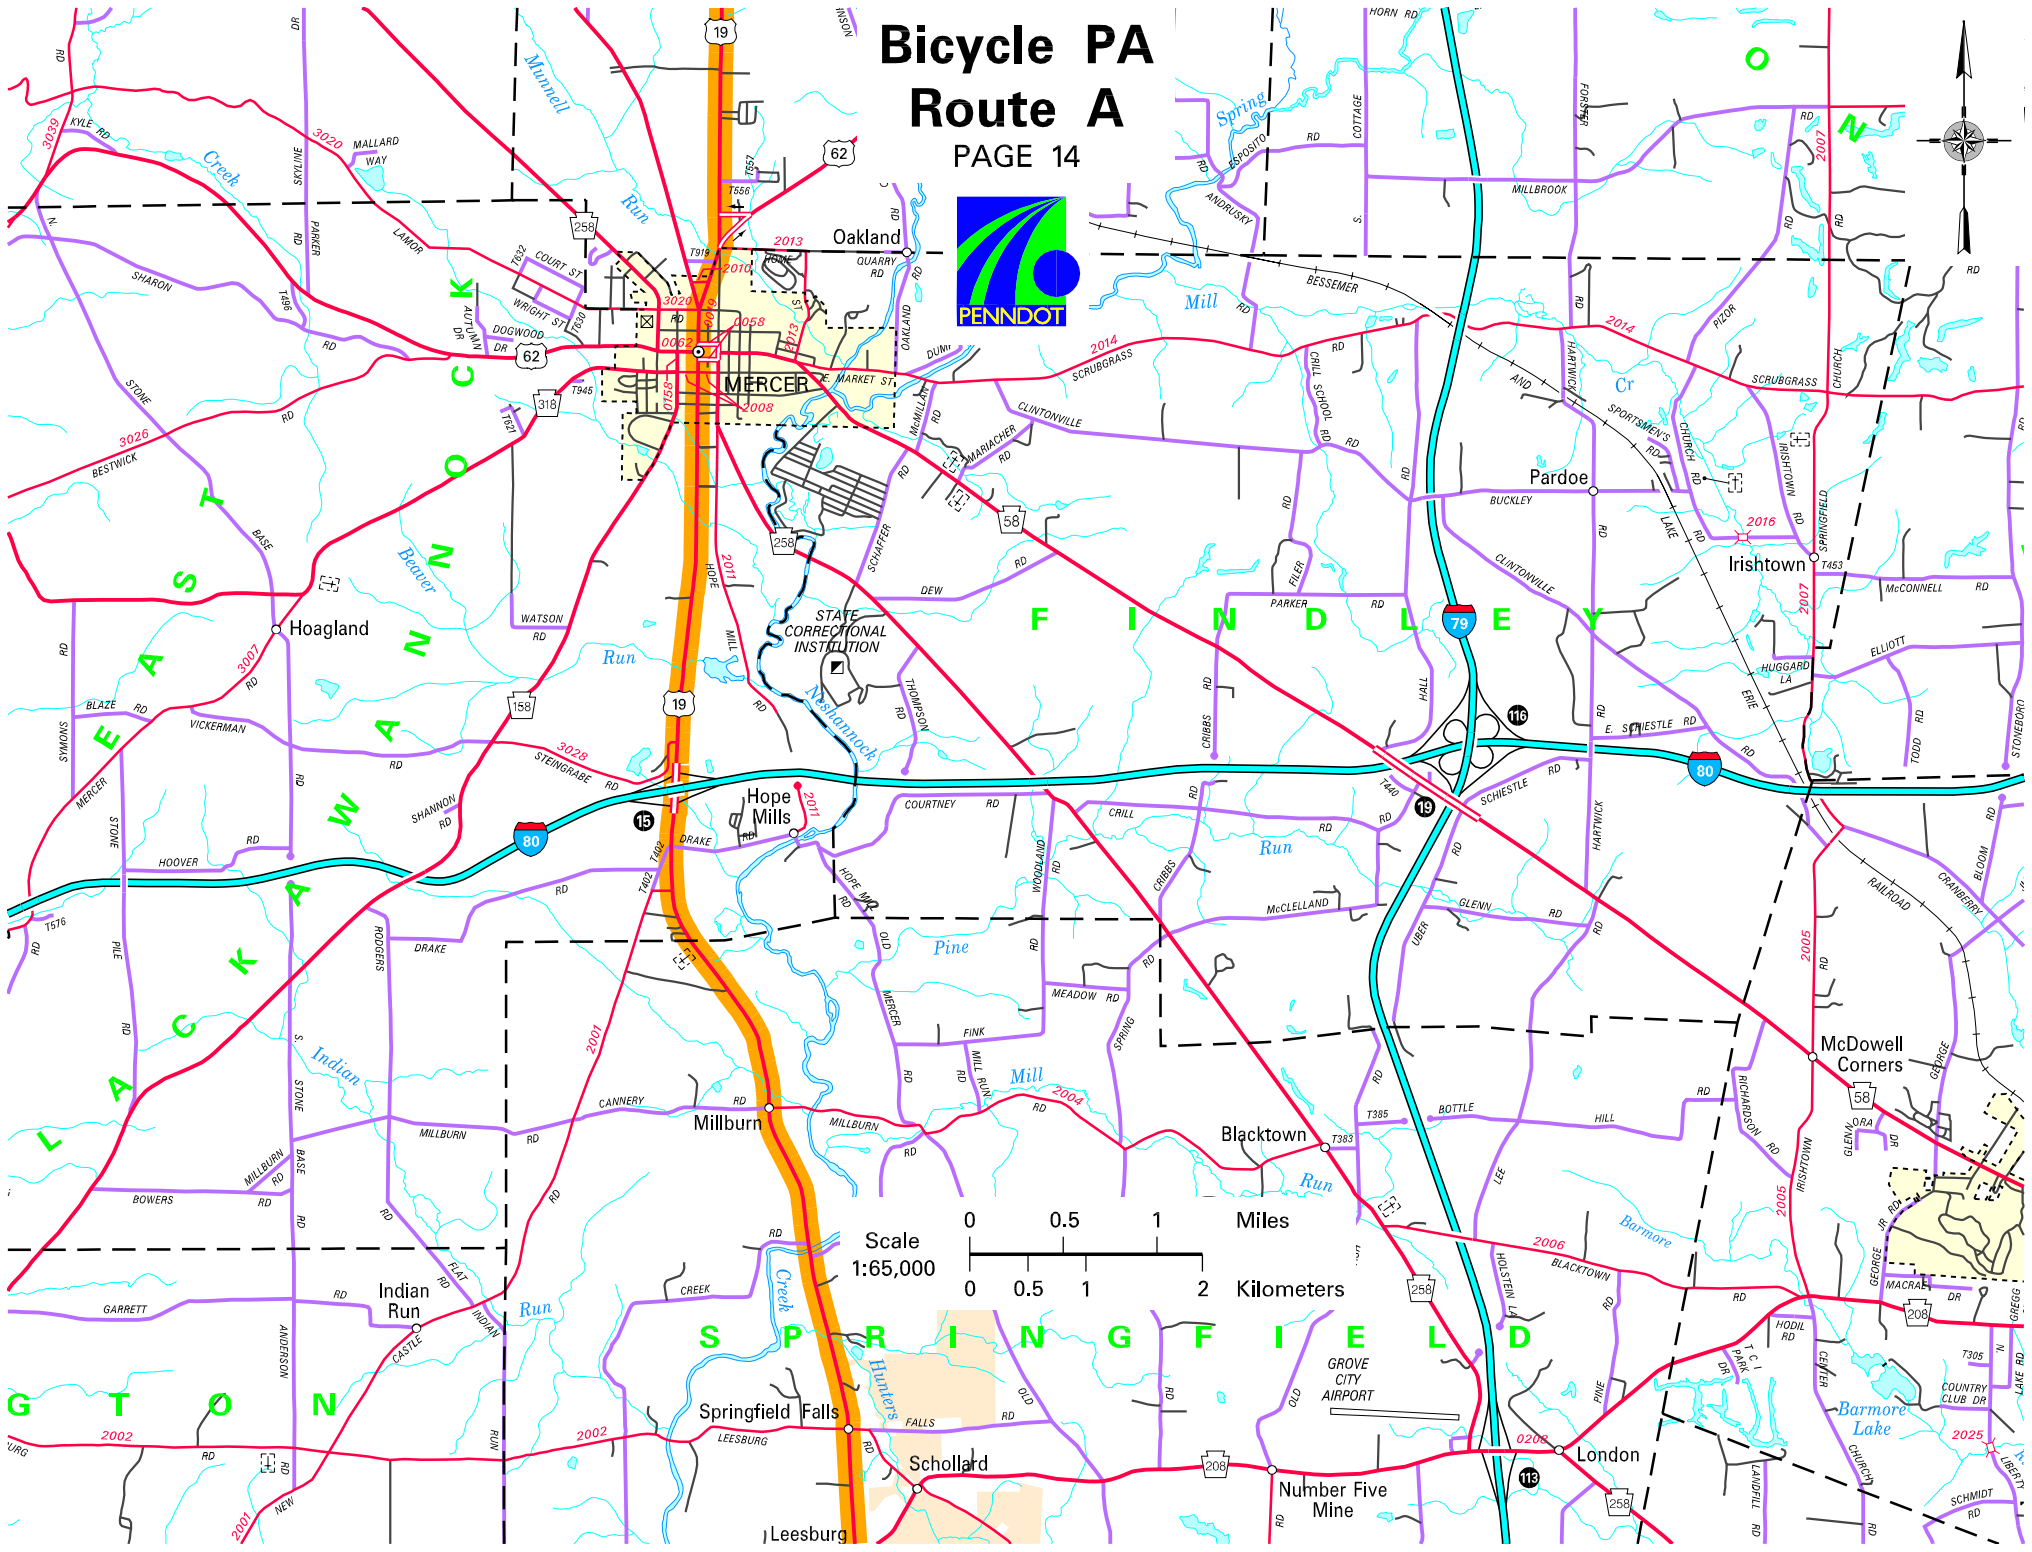

# Bicycle PA Route A

PAGE 14

Leesburg

Number Five Mine

London

Springfield Falls

Blacktown

Millburn

McDowell  
Corners

Indian Run

Hoagland

Hope Mills

Pardoe

Irishtown

Oakland

MERCER

Scale  
1:65,000  
0 0.5 1 2 Miles  
0 0.5 1 2 Kilometers