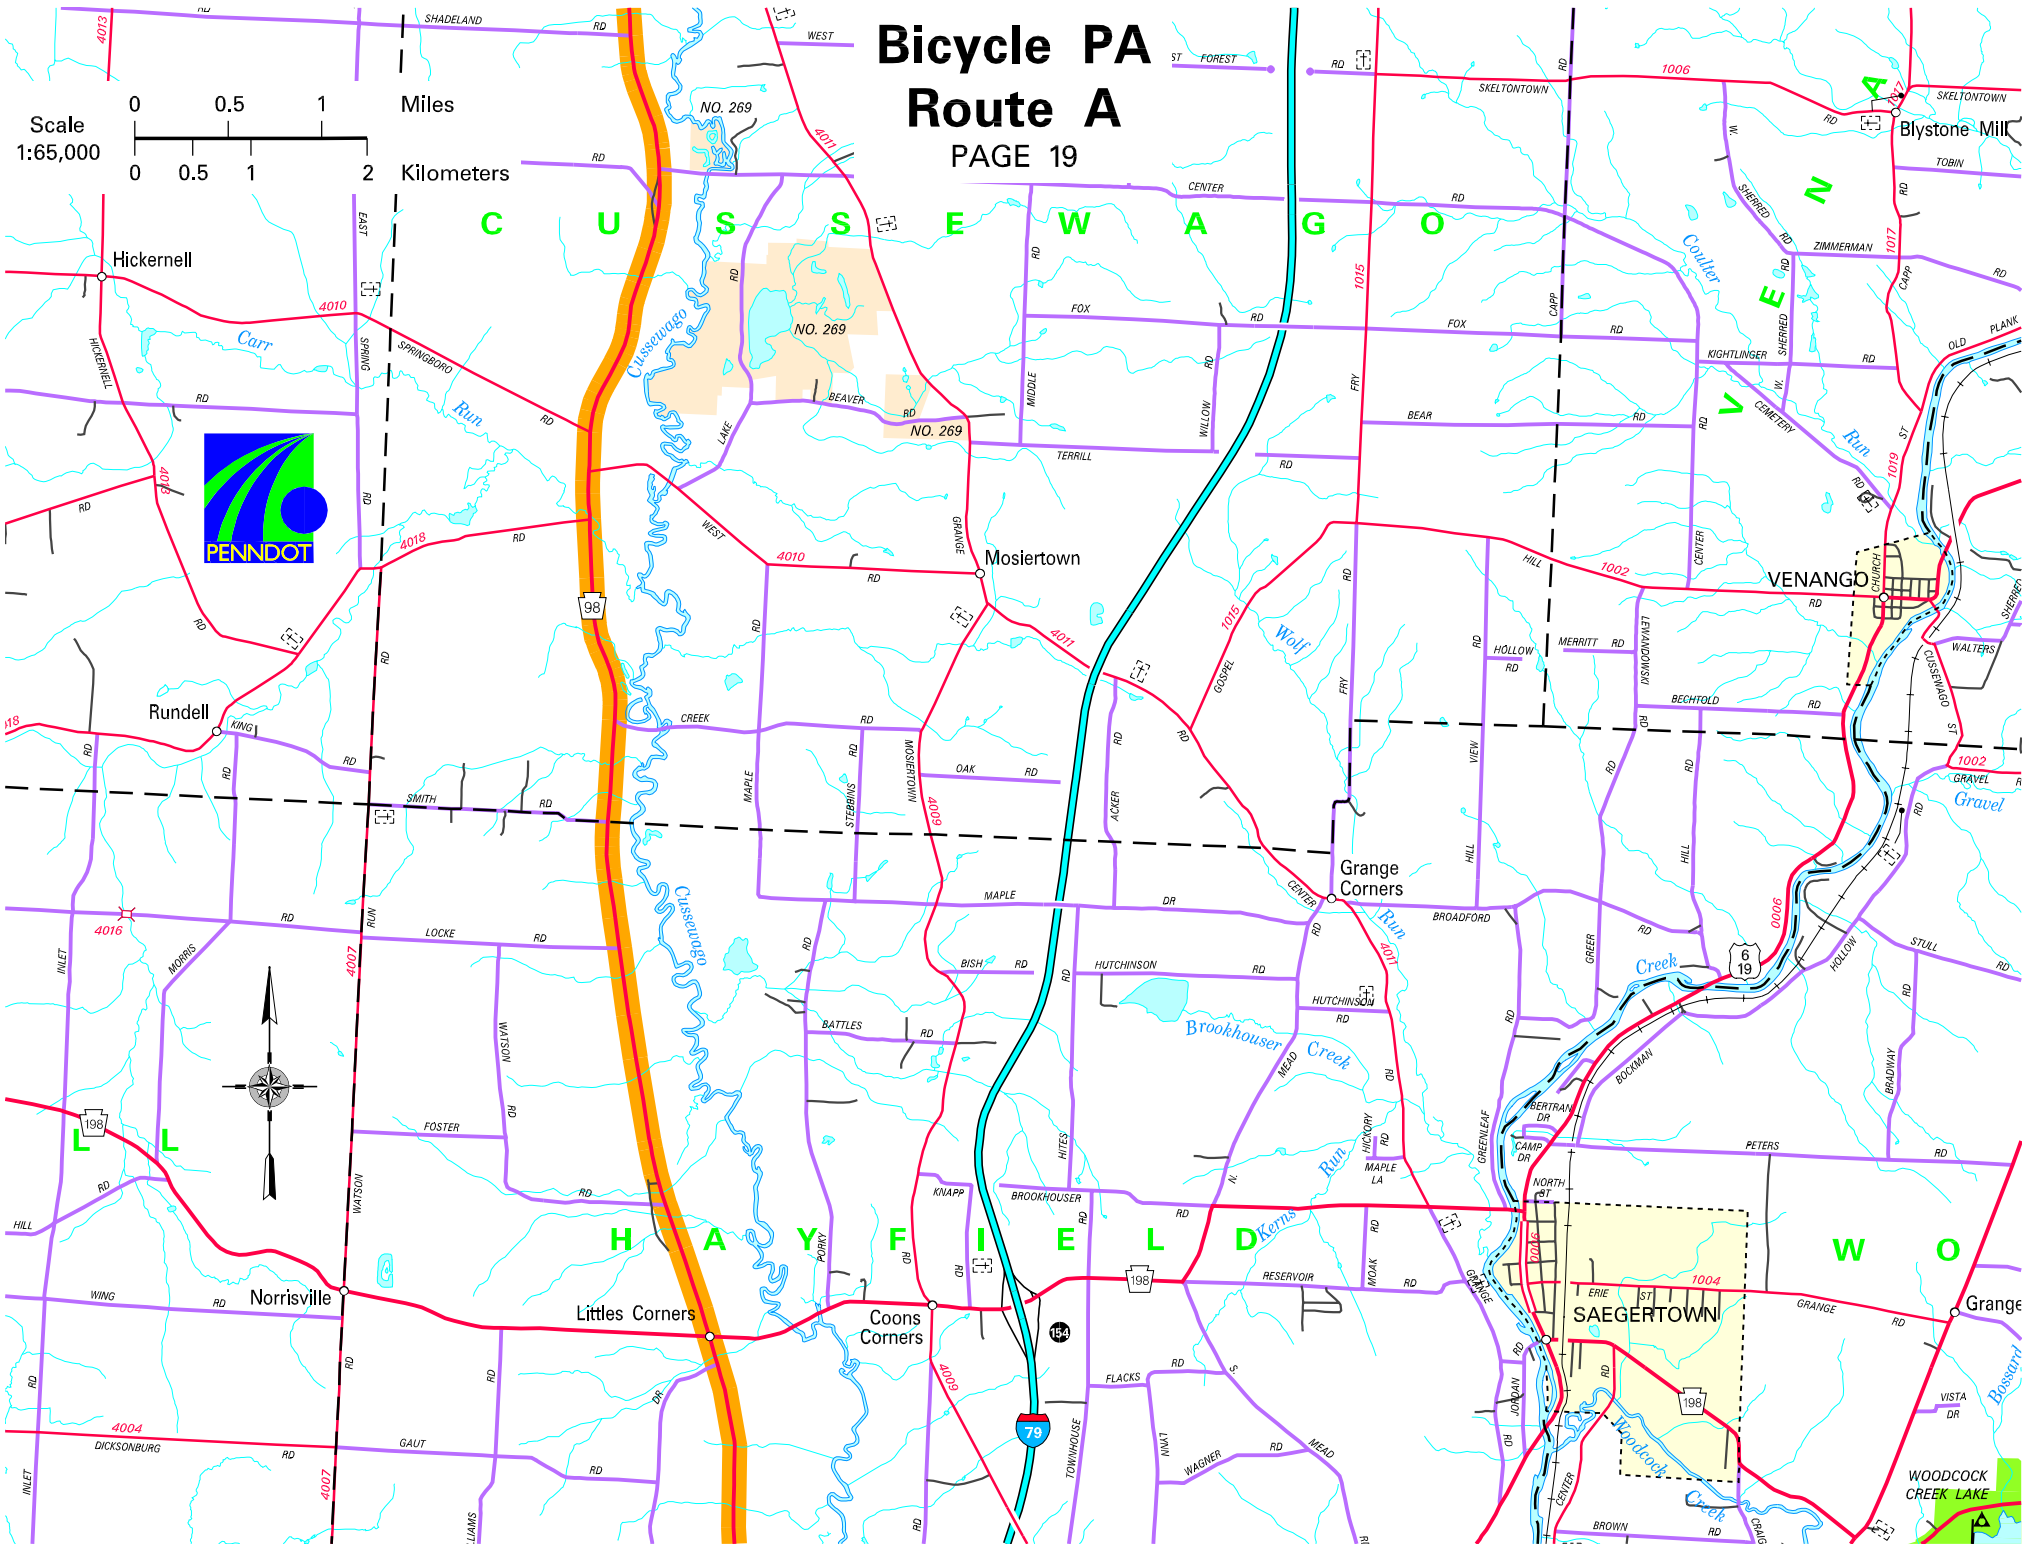

Bicycle PA Route A

PAGE 19

C U S S E W A G O

V E N A N G O

H A Y F I E L D

W O

SAEGERTOWN

WOODCOCK
CREEK LAKE