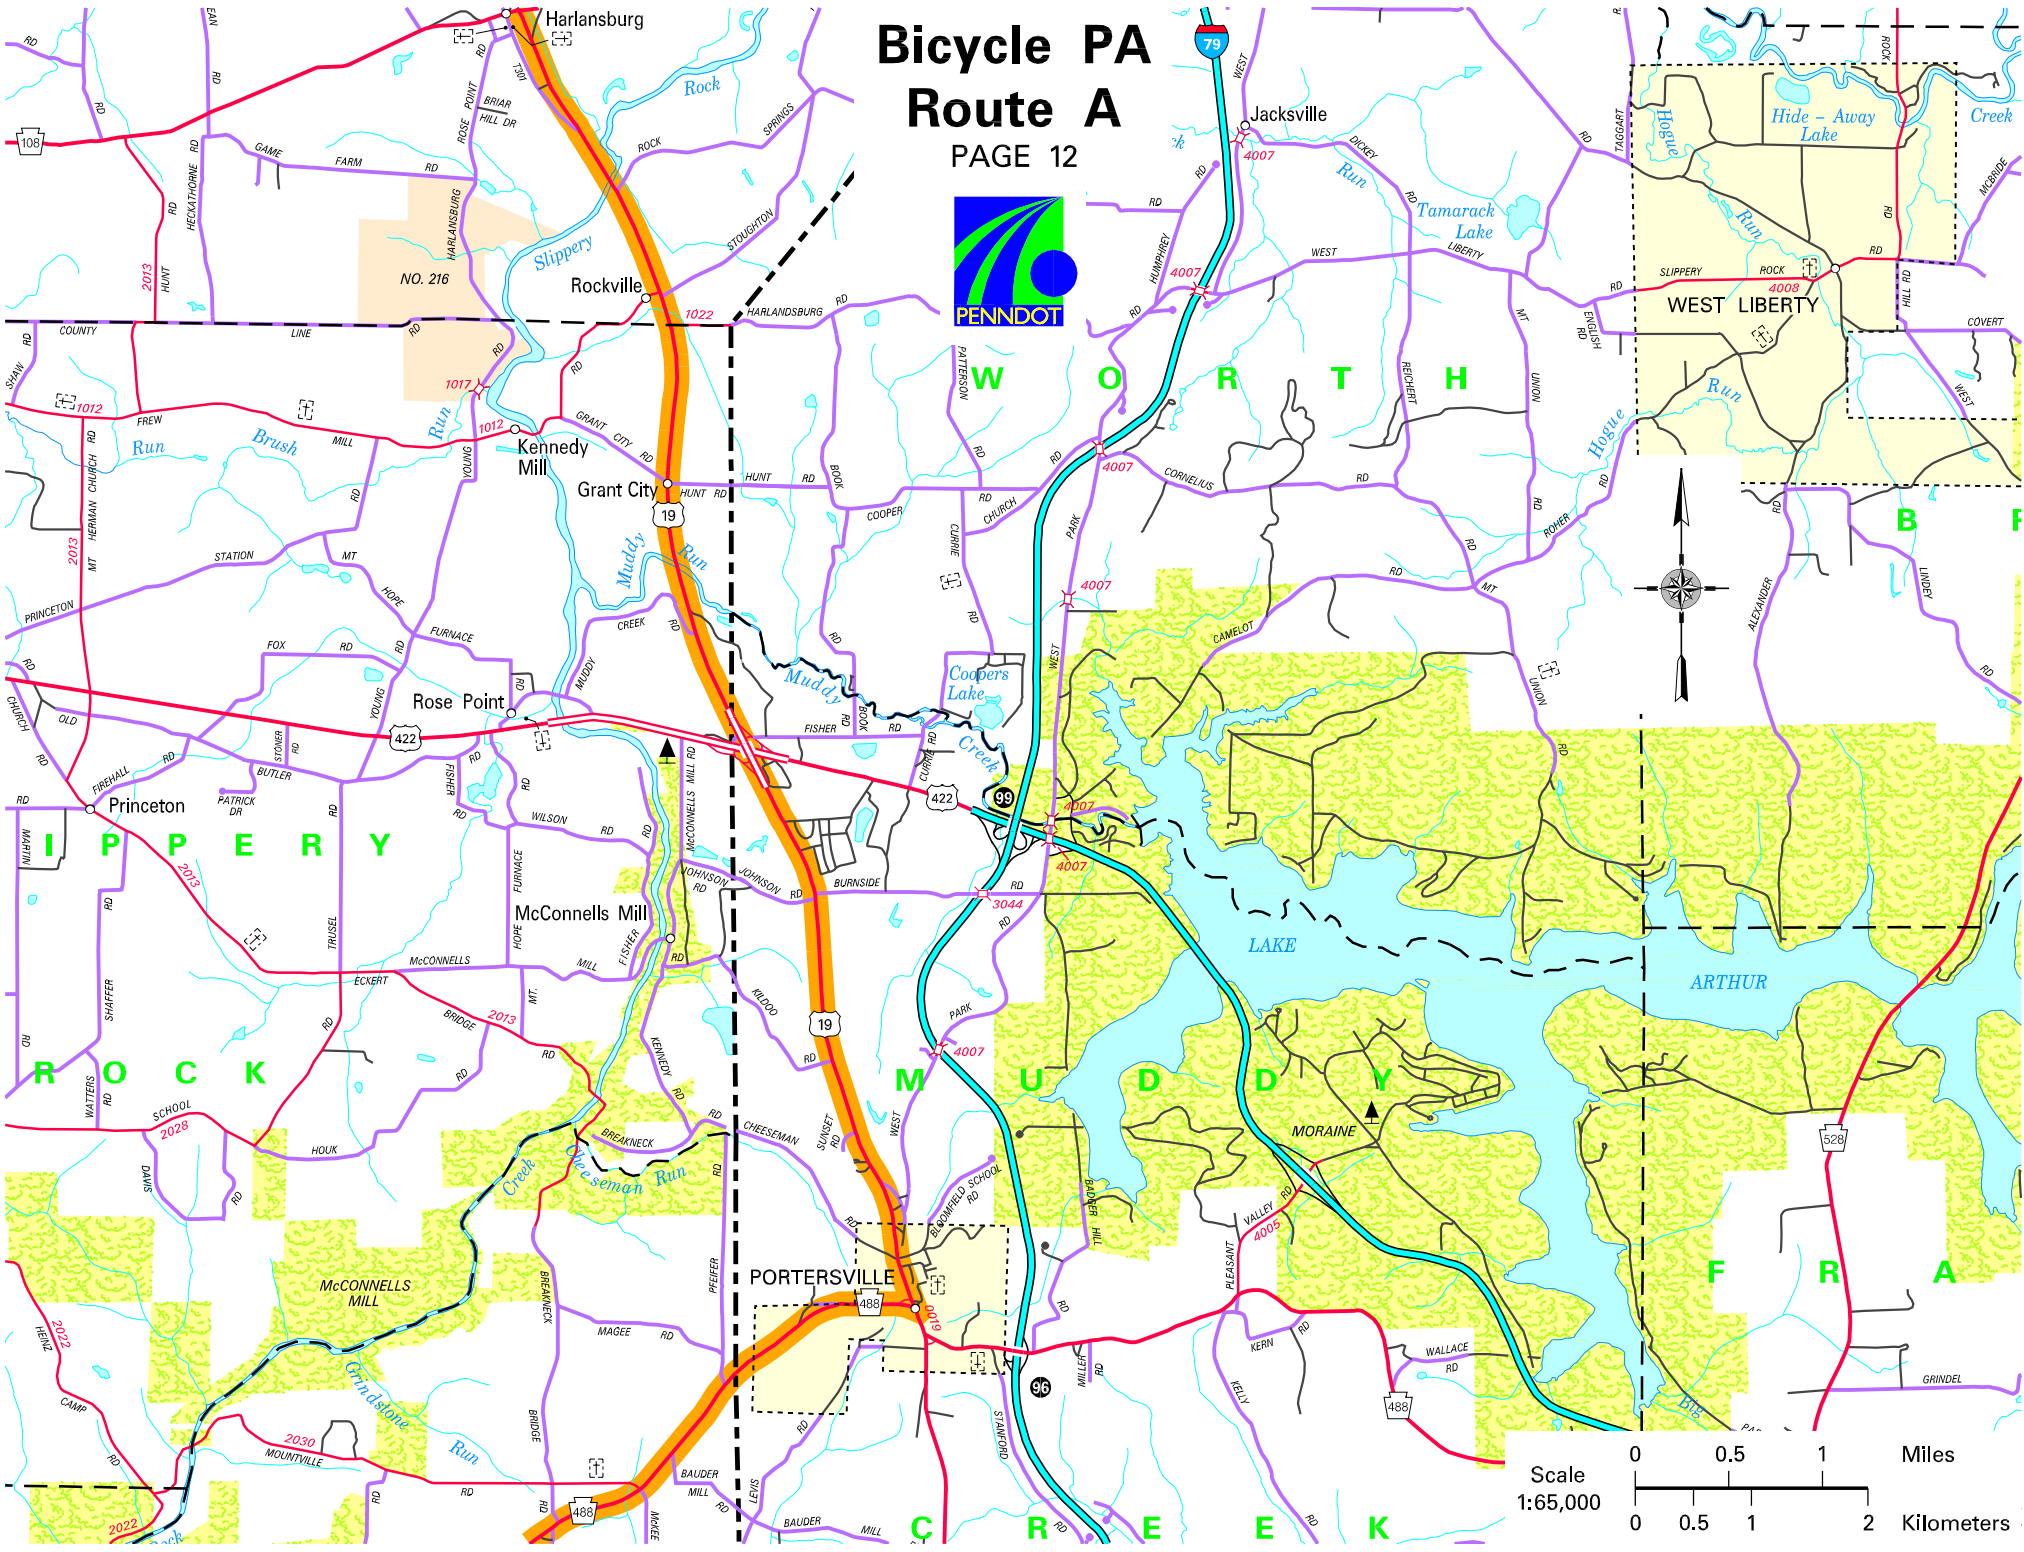

# Bicycle PA Route A

PAGE 12

Scale  
1:65,000

0 0.5 1 Miles  
0 0.5 1 2 Kilometers