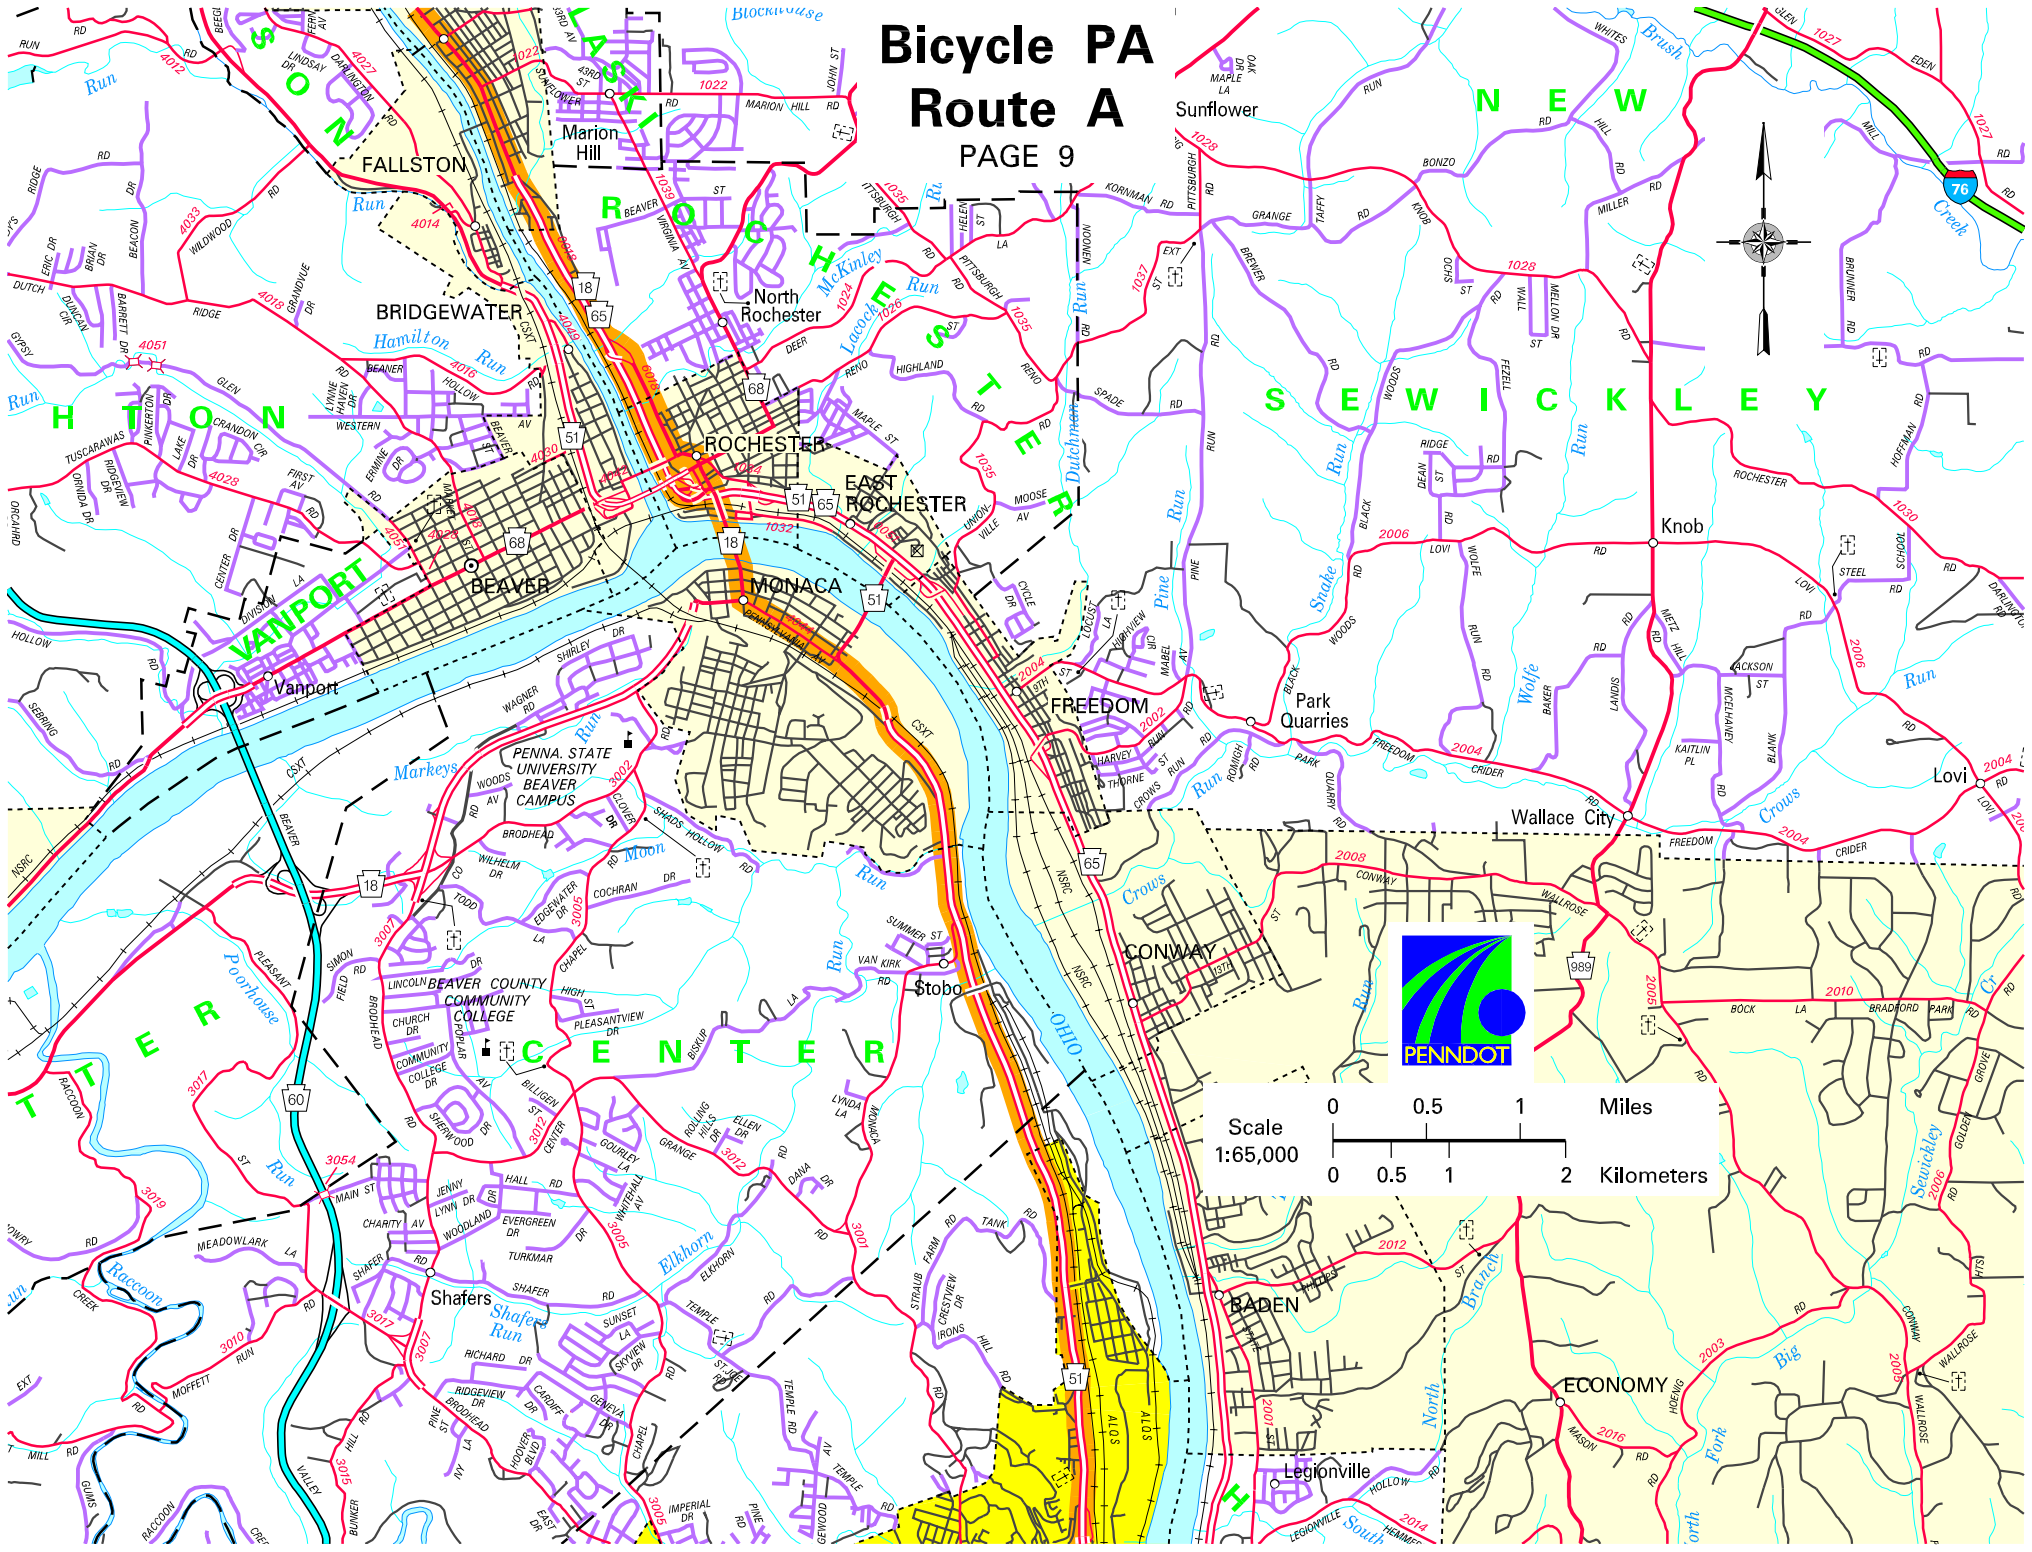

Bicycle PA Route A

PAGE 9

Scale
1:65,000
0 0.5 1 Miles
0 0.5 1 2 Kilometers