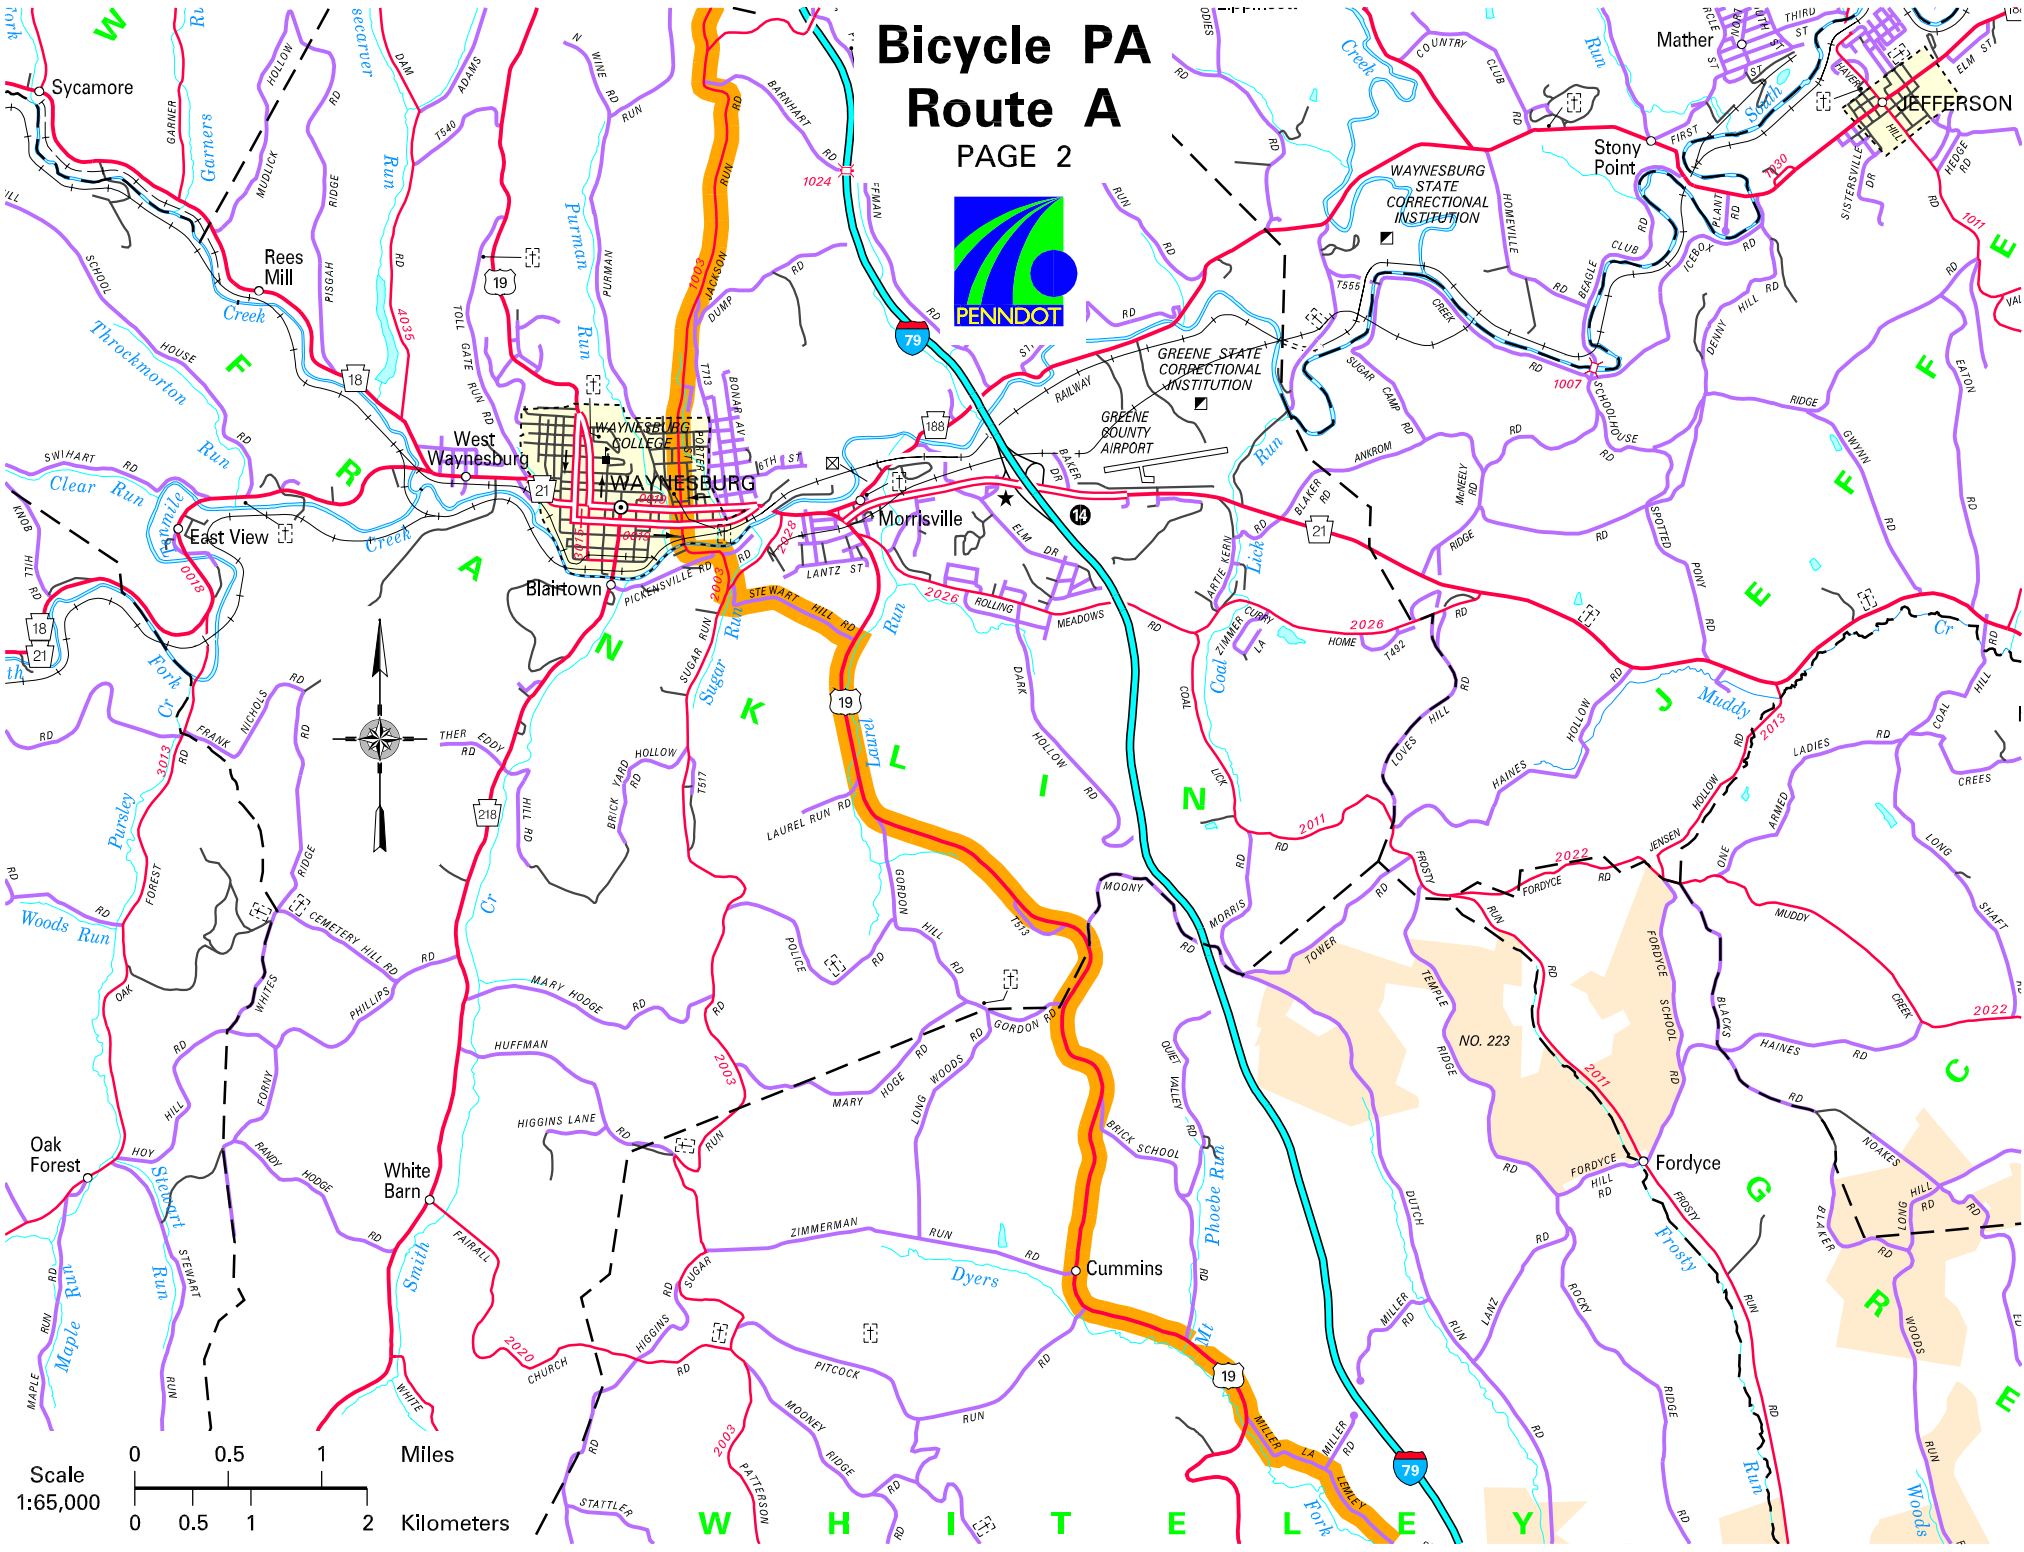

Bicycle PA Route A

PAGE 2

Scale
1:65,000

0 0.5 1 2 Miles

0 0.5 1 2 Kilometers

W H I T E L E Y