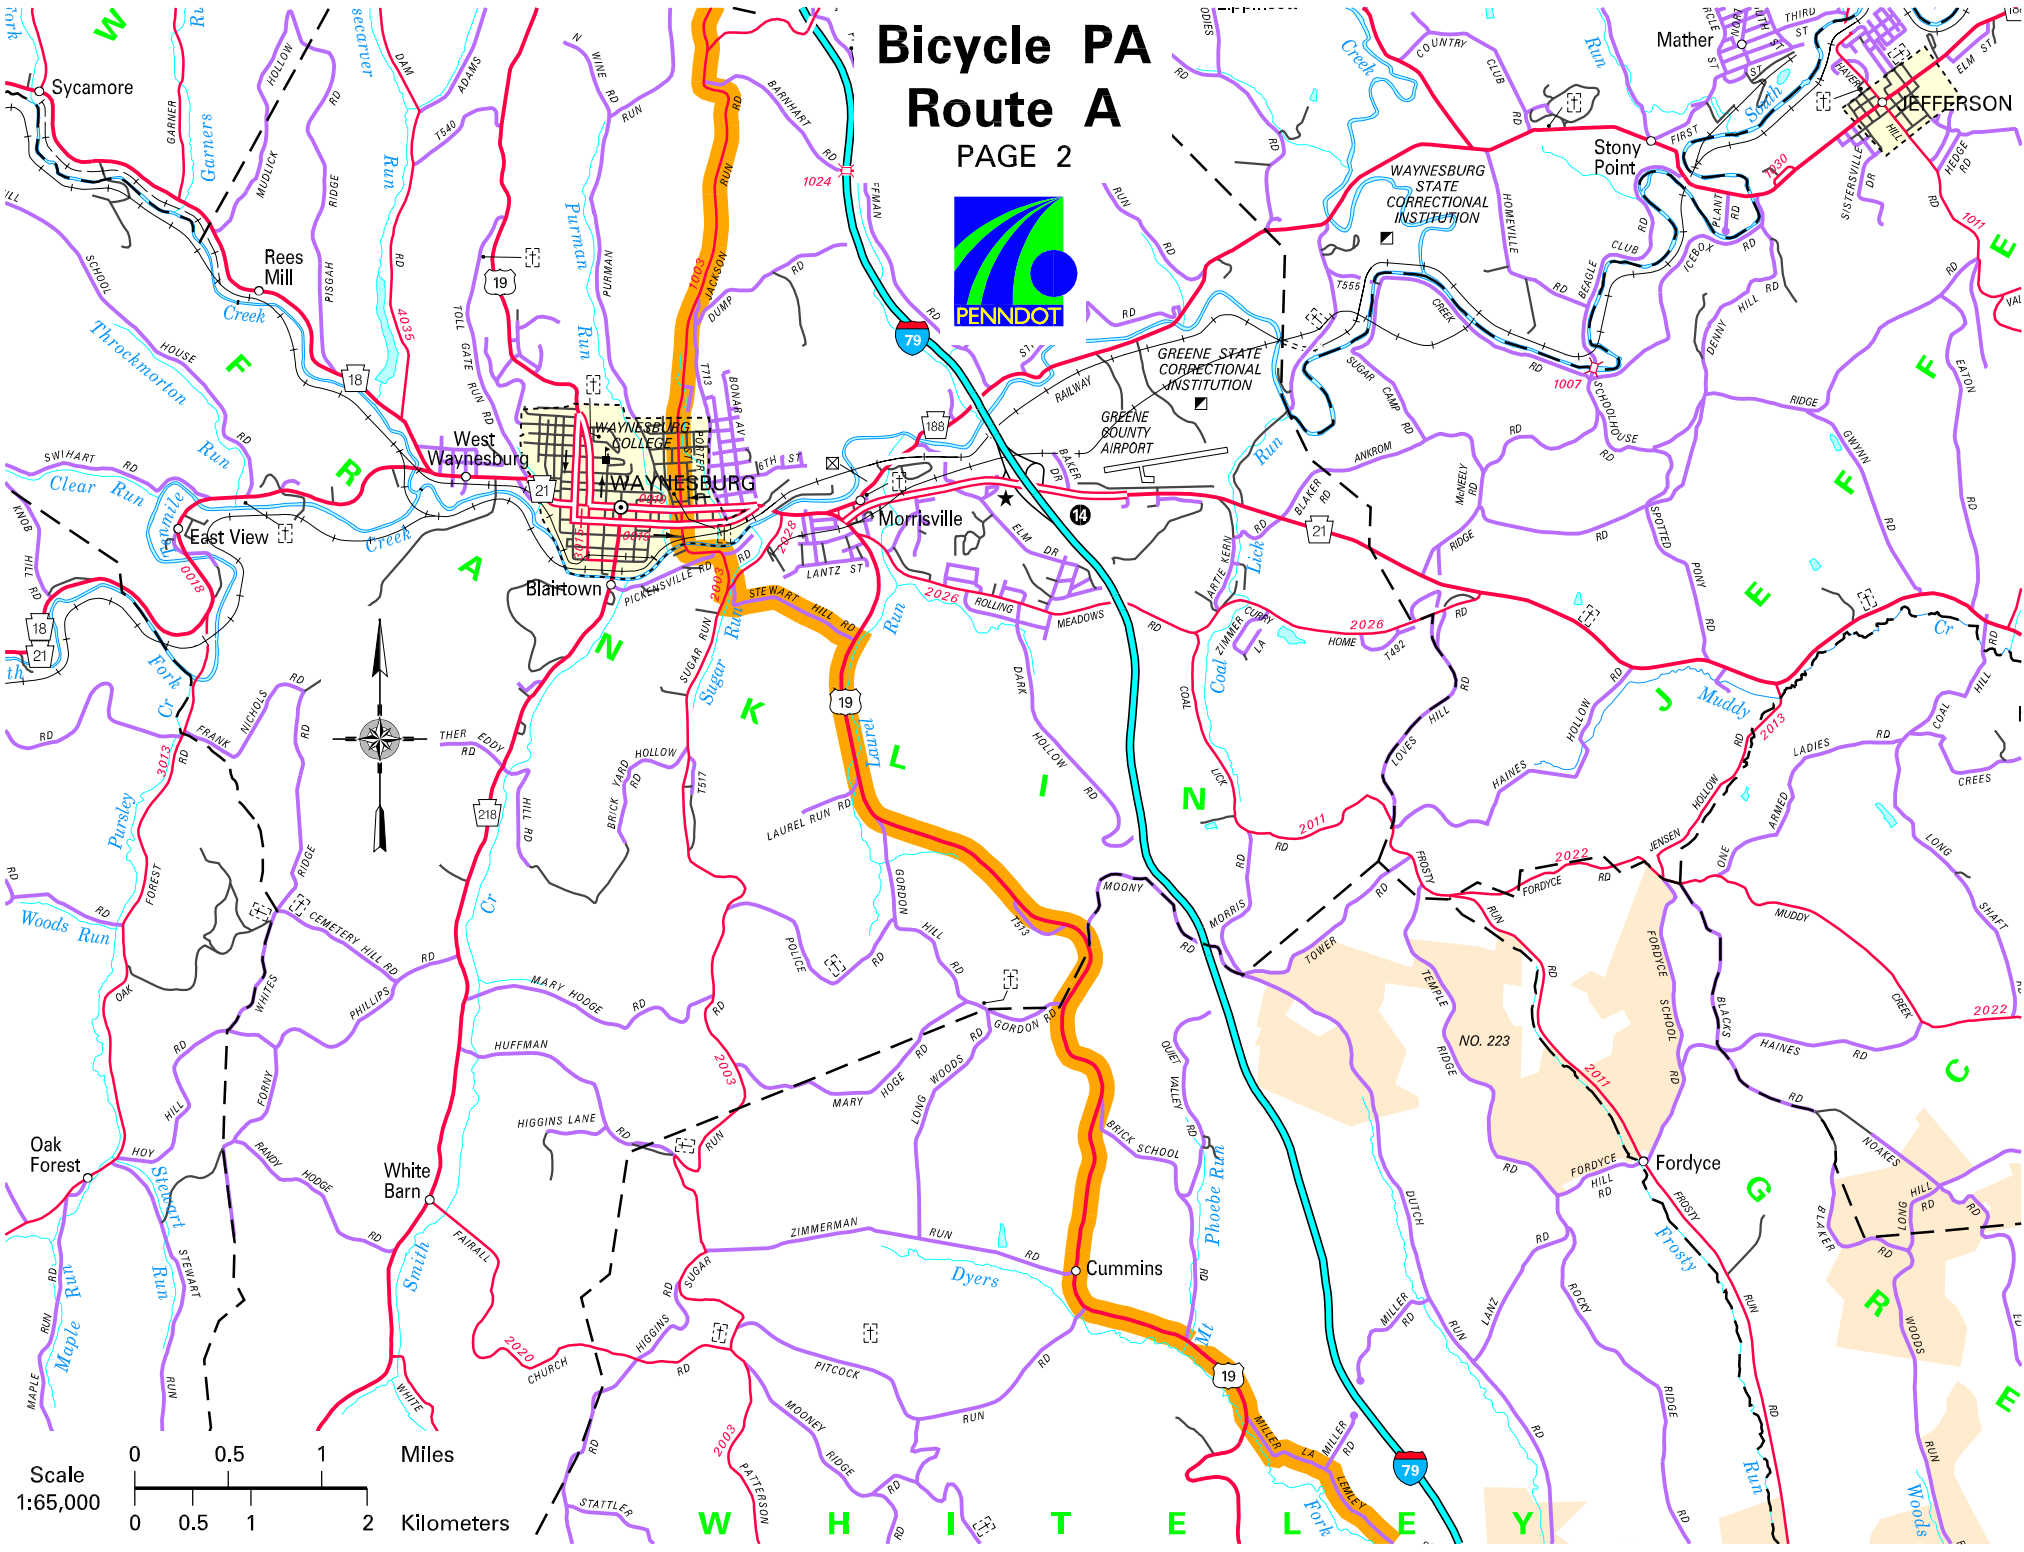

# Bicycle PA Route A

PAGE 2

Scale  
1:65,000

0 0.5 1 2 Miles

0 0.5 1 2 Kilometers

W H I T E L E Y