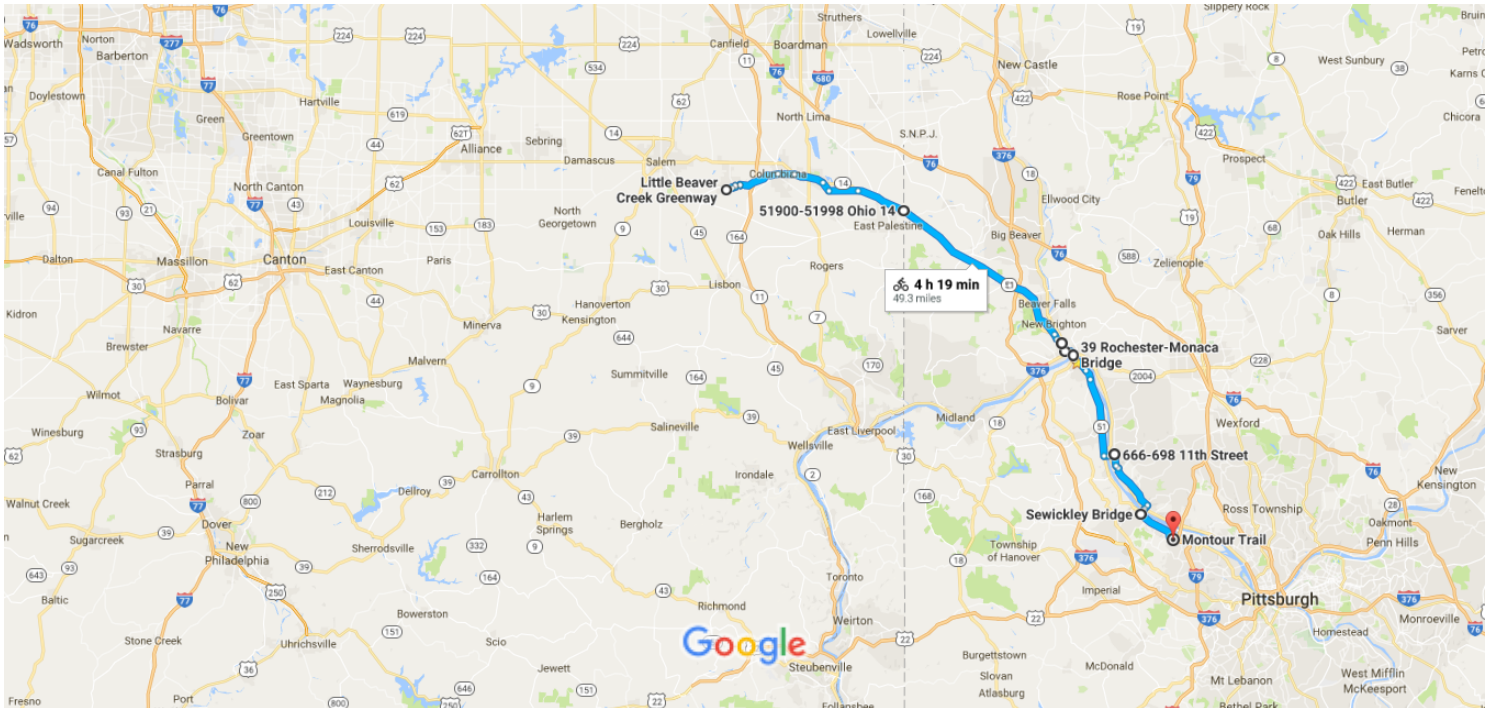

Little Beaver Creek Greenway, Leetonia, OH
44431 to Montour Trail, Moon, PA 15108

Bicycle 49.3 miles, 4 h 19 min

Map data ©2016 Google 5 mi

Little Beaver Creek Greenway

Use caution - may involve errors or sections not suited for bicycling

Leetonia, OH 44431

- ↑ 1. Head northeast on Little Beaver Creek Greenway toward Washington St
361 ft
- ↪ 2. Turn right onto Washington St
289 ft
- ↶ 3. Turn left toward OH-344 E
0.2 mi
- ↪ 4. Turn right onto OH-344 E
0.2 mi
- ↪ 5. Turn right onto Water St
315 ft
- ↑ 6. Water St turns left and becomes Ridge St
0.3 mi
- ↶ 7. Turn left onto Lisbon St
459 ft
- ↪ 8. Turn right onto Somer St
0.3 mi
- ↶ 9. Turn left onto Cherry St
381 ft
- ↪ 10. Turn right onto OH-344 E/Columbia St
[i Continue to follow OH-344 E](#)
3.1 mi
- 📍 11. At the traffic circle, take the 2nd exit onto E Park Ave
1.2 mi
- ↪ 12. Turn right onto OH-14 E/OH-46 S
[i Continue to follow OH-14 E](#)
2.2 mi
- ↪ 13. Turn right onto Mc Closkey Rd
0.8 mi
- ↶ 14. Turn left onto Metz Rd
2.1 mi
- ↪ 15. Turn right onto OH-14 E
[i Destination will be on the left](#)
3.7 mi

1 h 16 min (14.4 mi)

51900-51998 Ohio 14

East Palestine, OH 44413

- ↑ 16. Head southeast on PA-51 S toward State Line Rd
[i Entering Pennsylvania](#)
0.5 mi

-  17. Turn left onto PA-588 E/Darlington Rd
i Continue to follow Darlington Rd

10 ft

1 h 21 min (15.7 mi)

1483-1499 Sharon Road

Beaver, PA 15009

-  22. Head northeast on Sharon Rd toward Riverside Dr

10 ft

-  23. Turn right onto Riverside Dr

0.6 mi