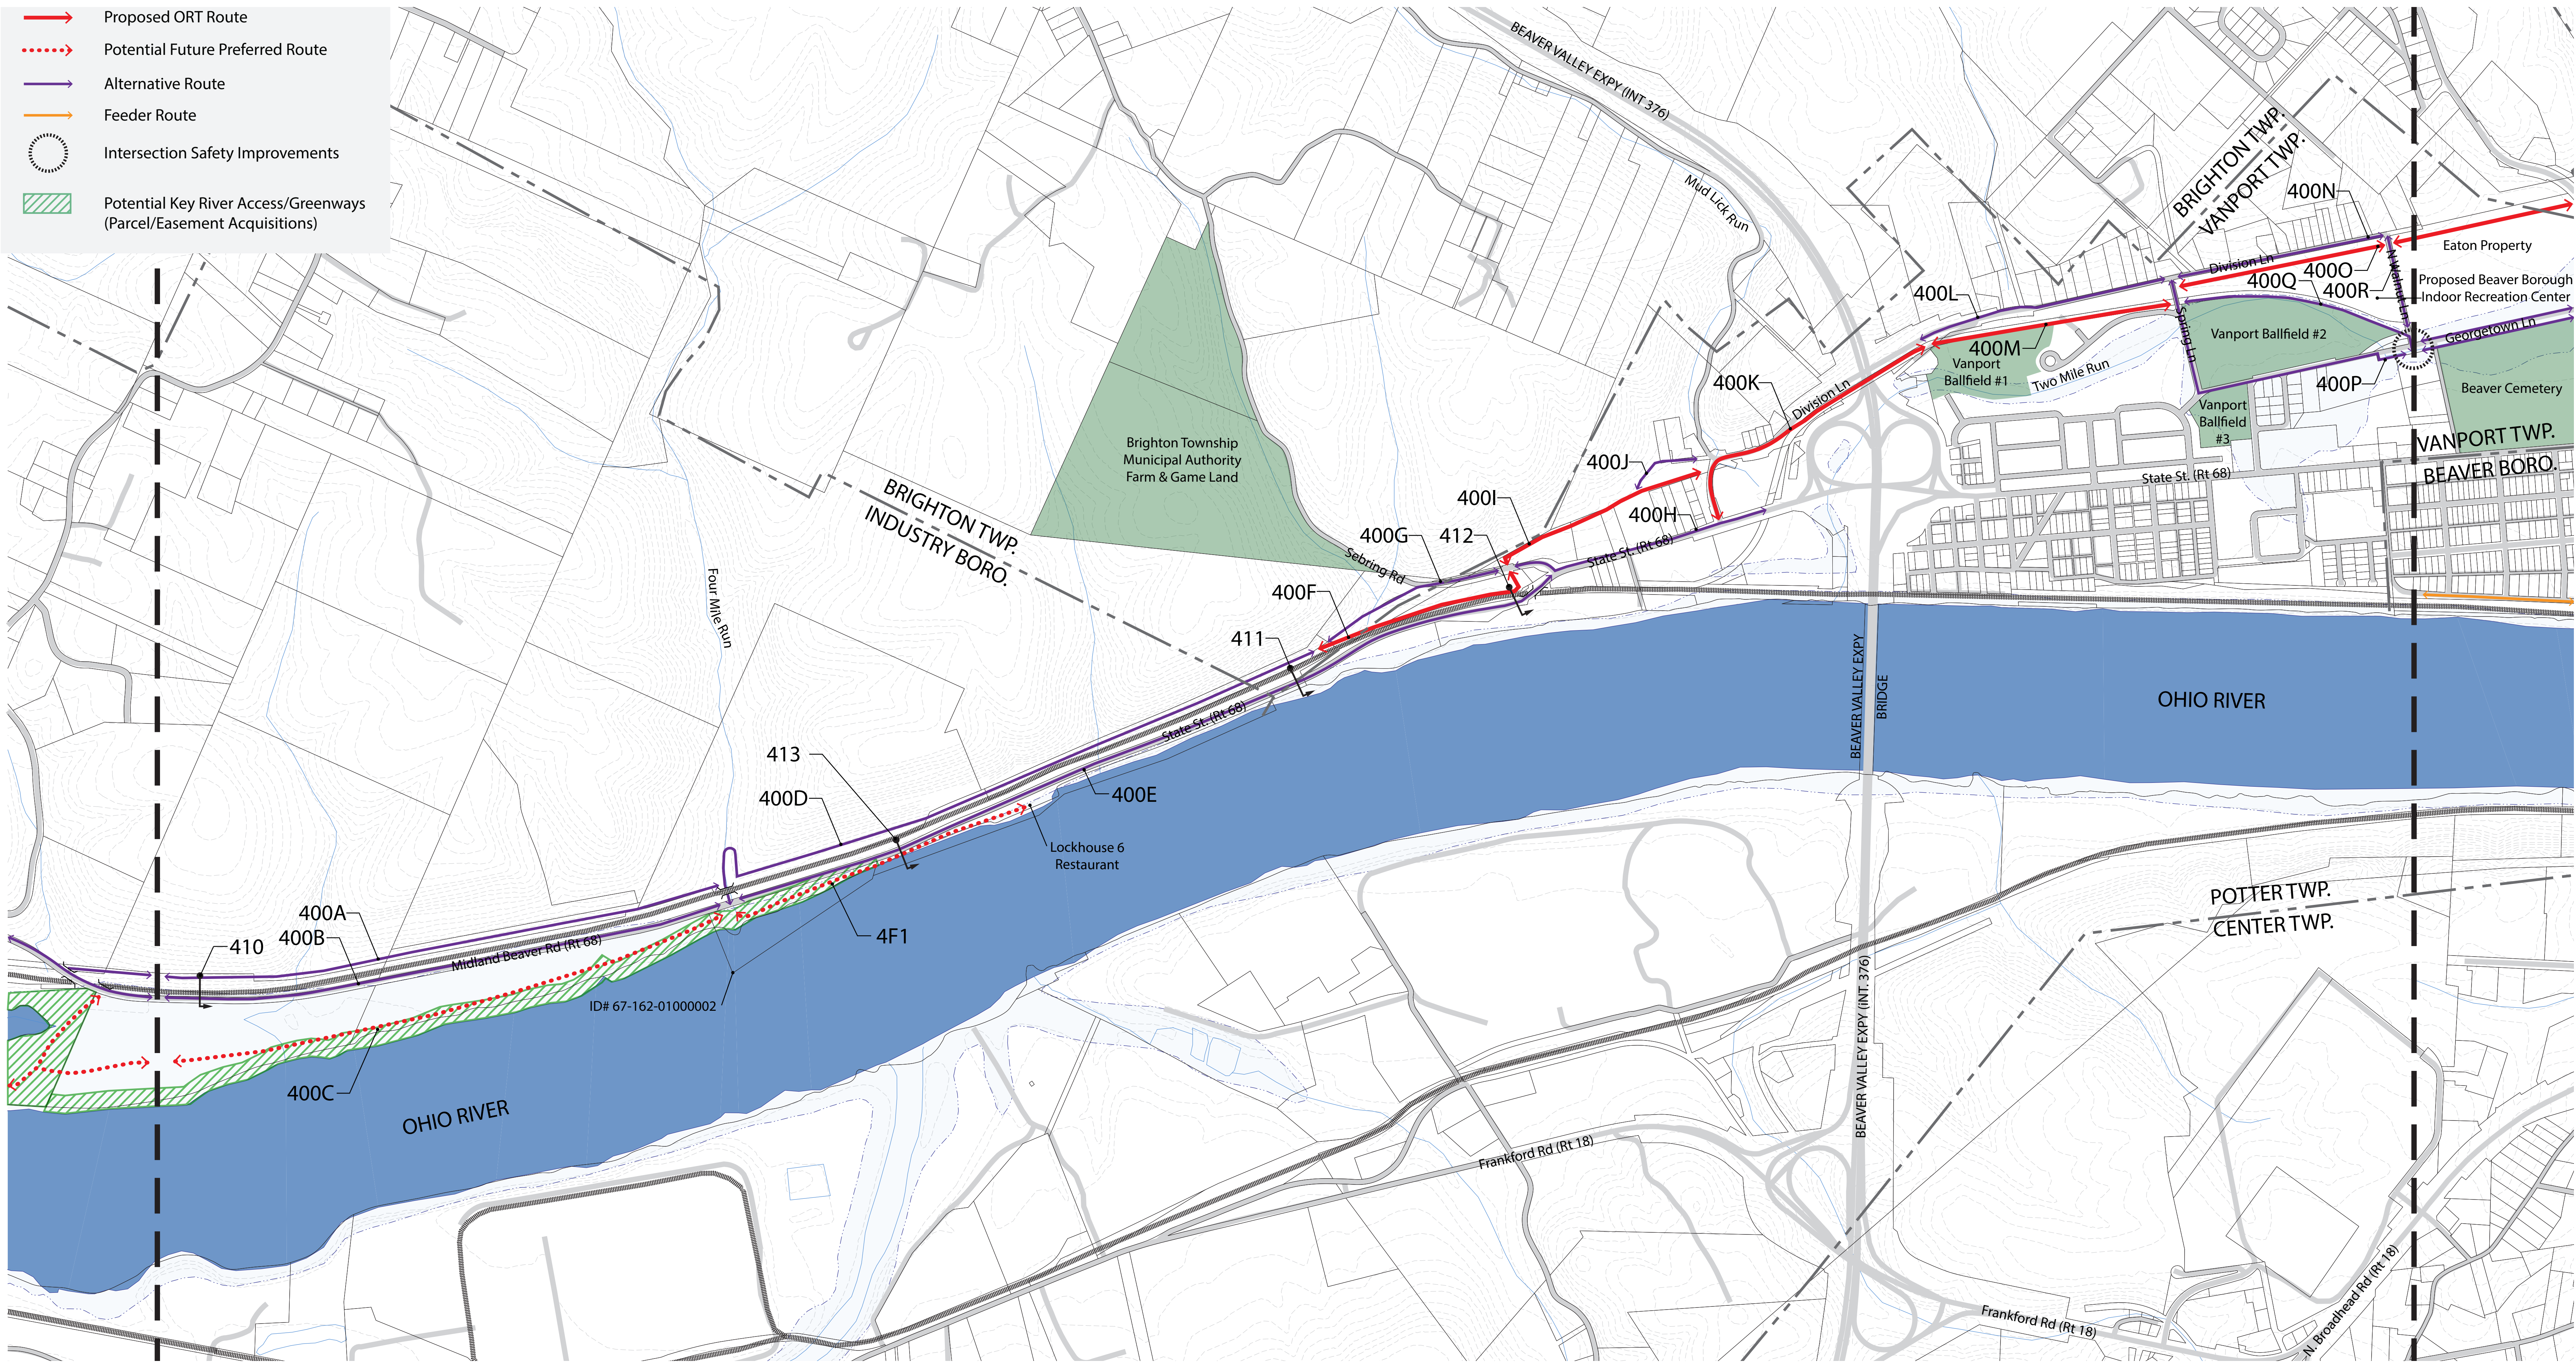

Industry Borough – Brighton Township – Vanport Township - 400

Legend

- Proposed ORT Route
- ⋯ Potential Future Preferred Route
- Alternative Route
- Feeder Route
- Intersection Safety Improvements
- Potential Key River Access/Greenways (Parcel/Easement Acquisitions)

SCALE: Not to Scale NORTH